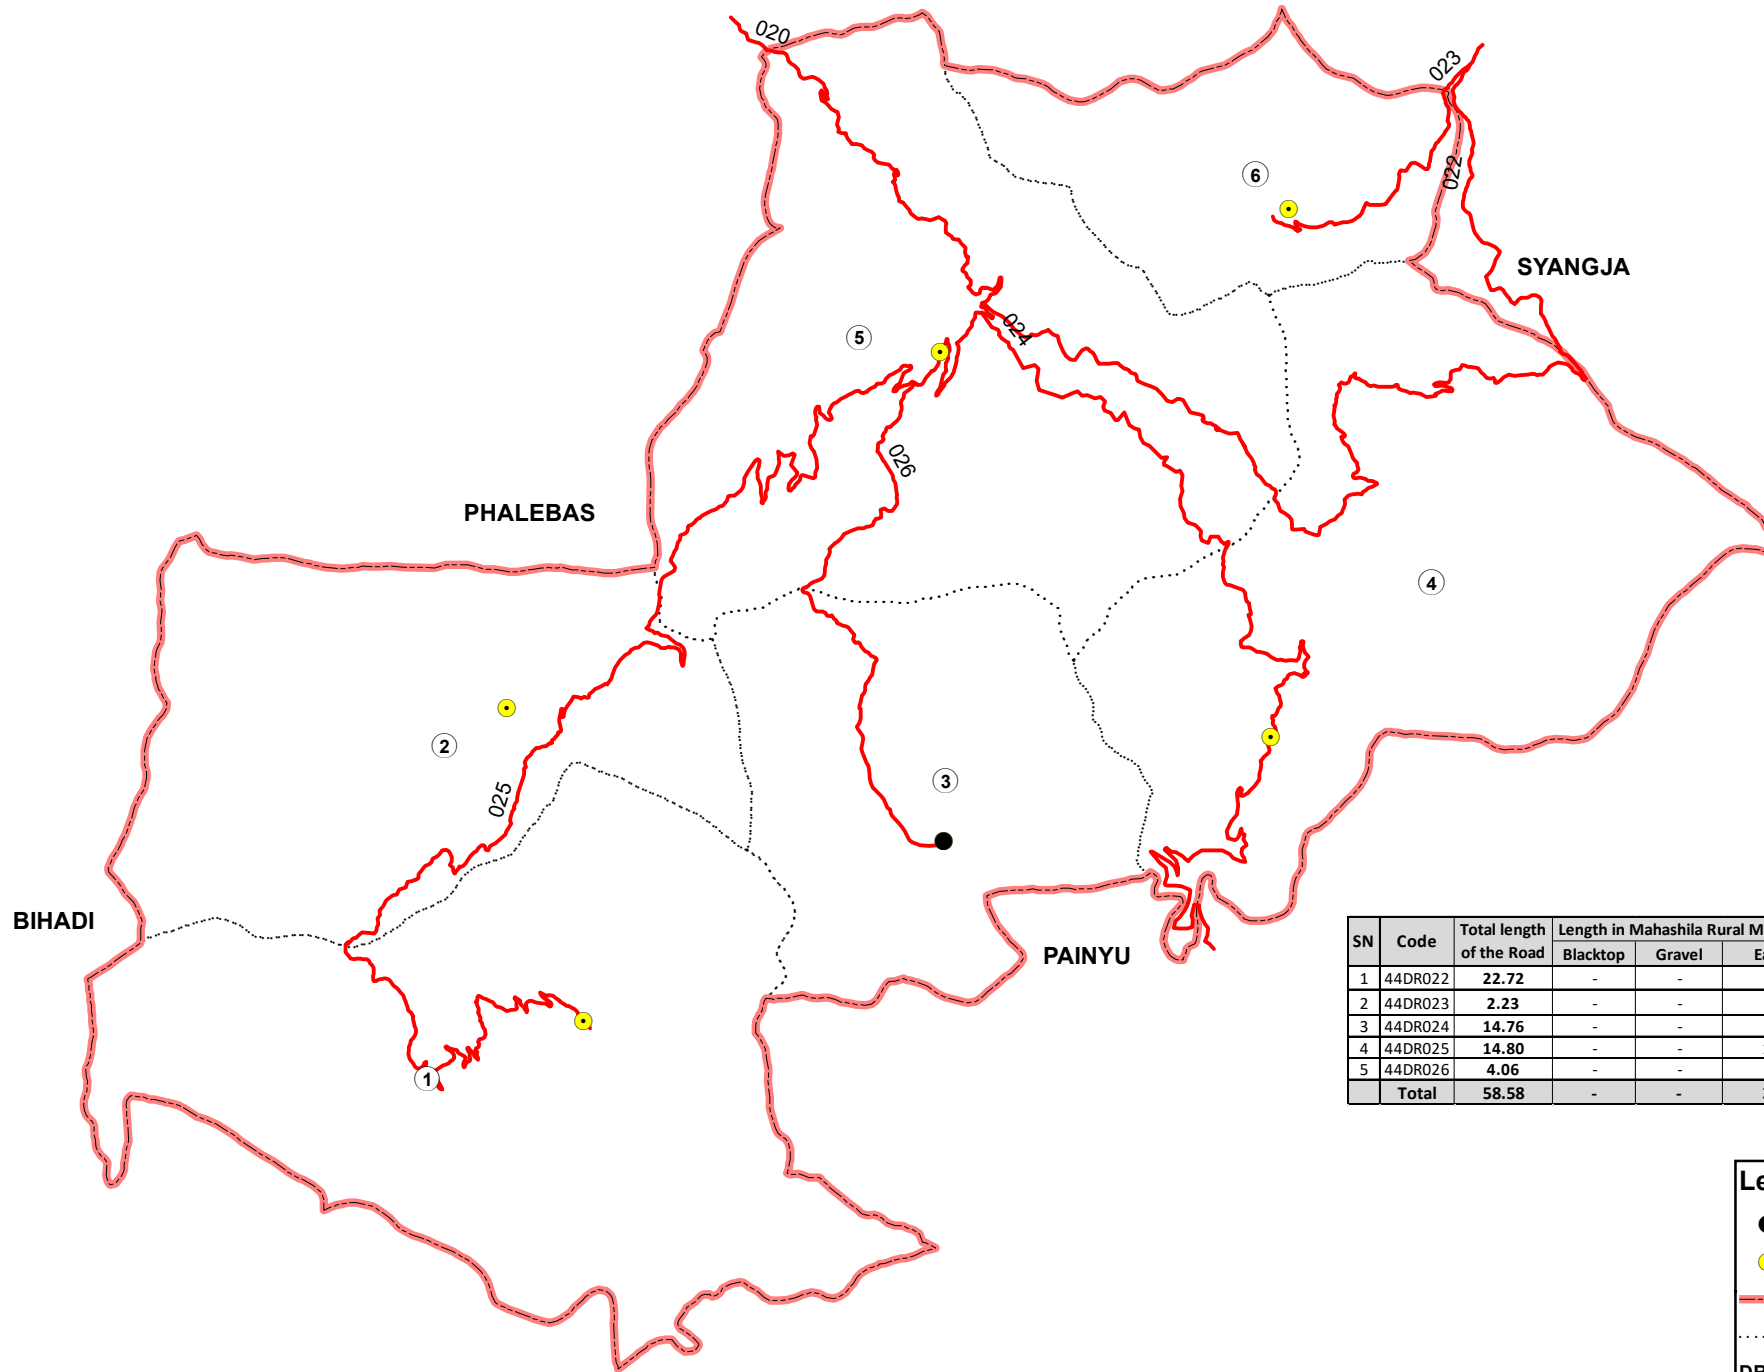

Map of Mahashila Rural Municipality of Parbat with District Road Core Network (DRCN) (Ward Demarcation)

SN	Code	Total length of the Road	Length in Mahashila Rural Municipality			VDCs/Municipality Passes (Previous)
			Blacktop	Gravel	Earthen	
1	44DR022	22.72	-	-	9.60	Karkinetabazar, Pakhapani, Lunlku
2	44DR023	2.23	-	-	2.29	Phalamkhani VDC Office
3	44DR024	14.76	-	-	8.62	Lunlku Deurali, Pakhapani,
4	44DR025	14.80	-	-	14.89	Lunlku Deurali, Bhoksing, Horsangdi
5	44DR026	4.06	-	-	4.32	Lunlku Deurali VDC, Balakot VDC
Total		58.58	-	-	39.72	

Legend

- Mahashila Rural Municipality Center
- Ward Center (Old VDC Center)
- Rural Municipality Boundary
- Ward Boundary

DRCN (Mahashila)

- Earthen